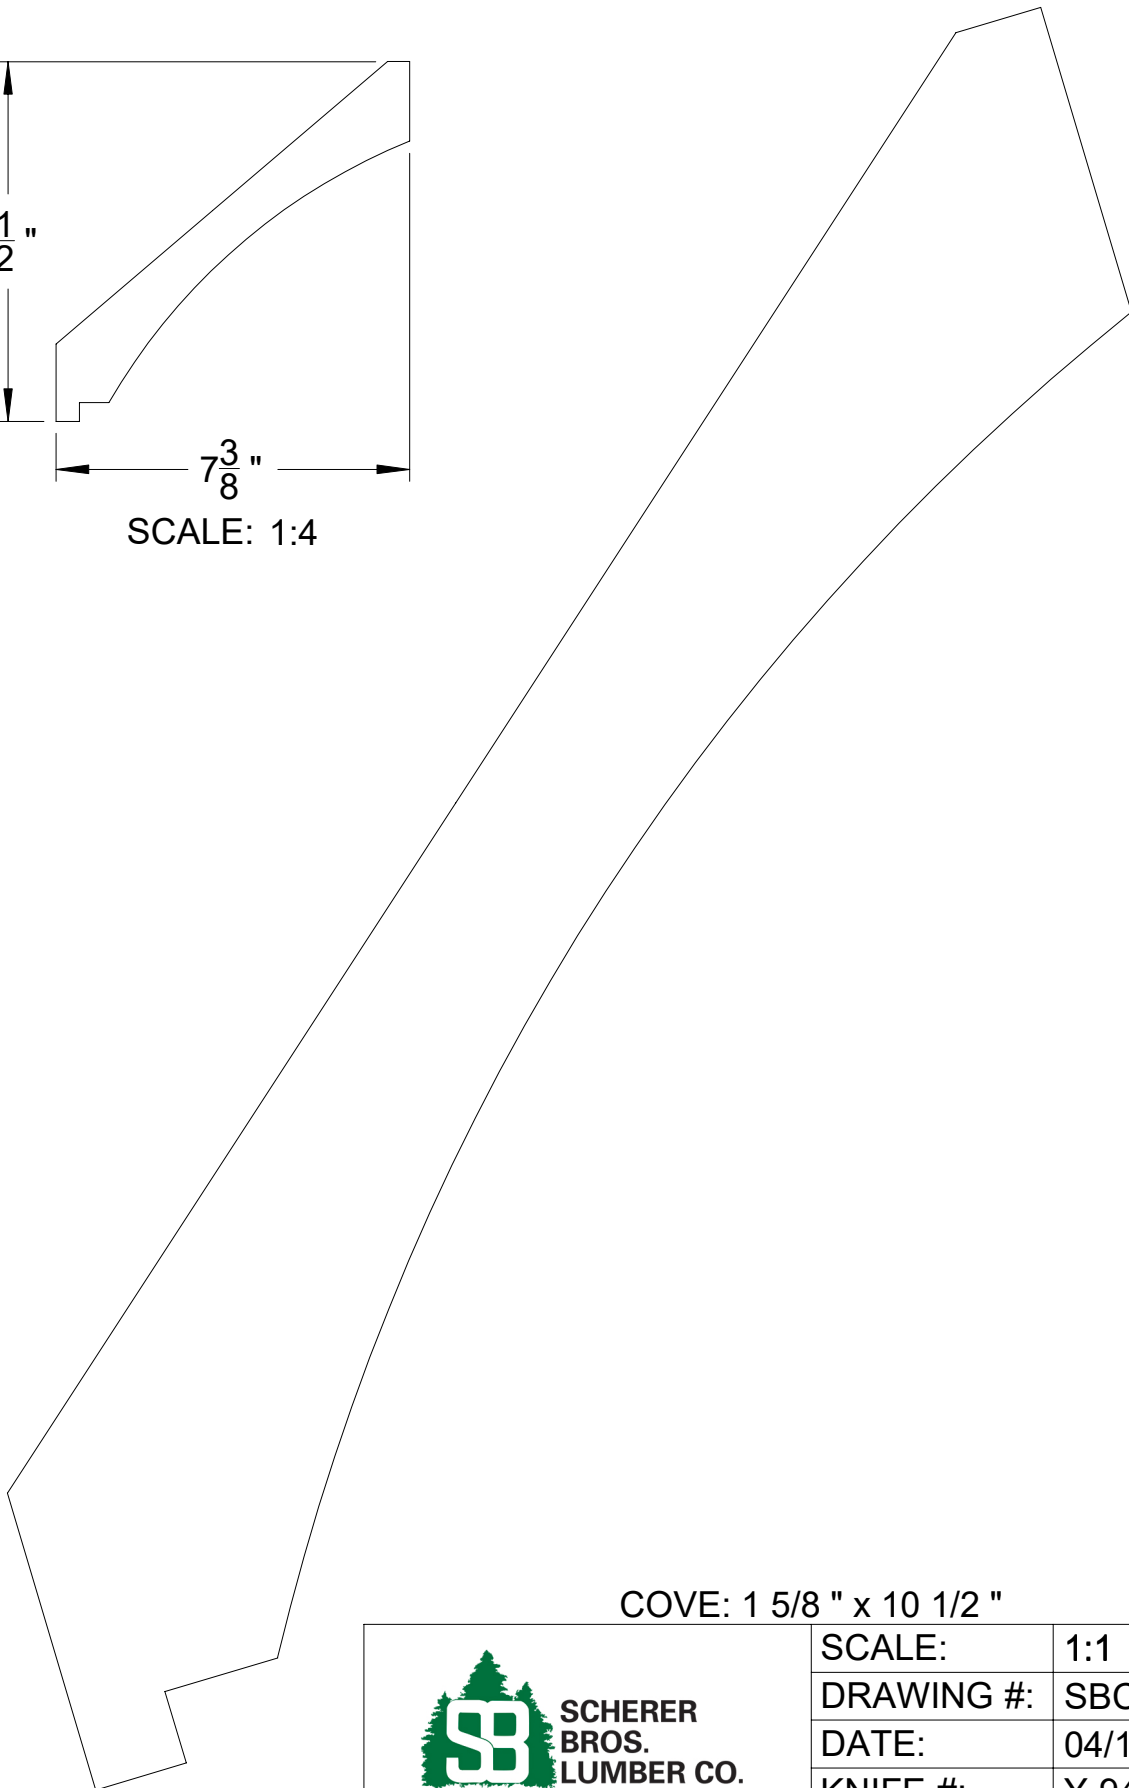

SCALE: 1:4

COVE: 1 5/8 " x 10 1/2 "

SCHERER
BROS.
LUMBER CO.

SCALE:	1:1
DRAWING #:	SBCV-249
DATE:	04/13/2024
KNIFE #:	Y-94